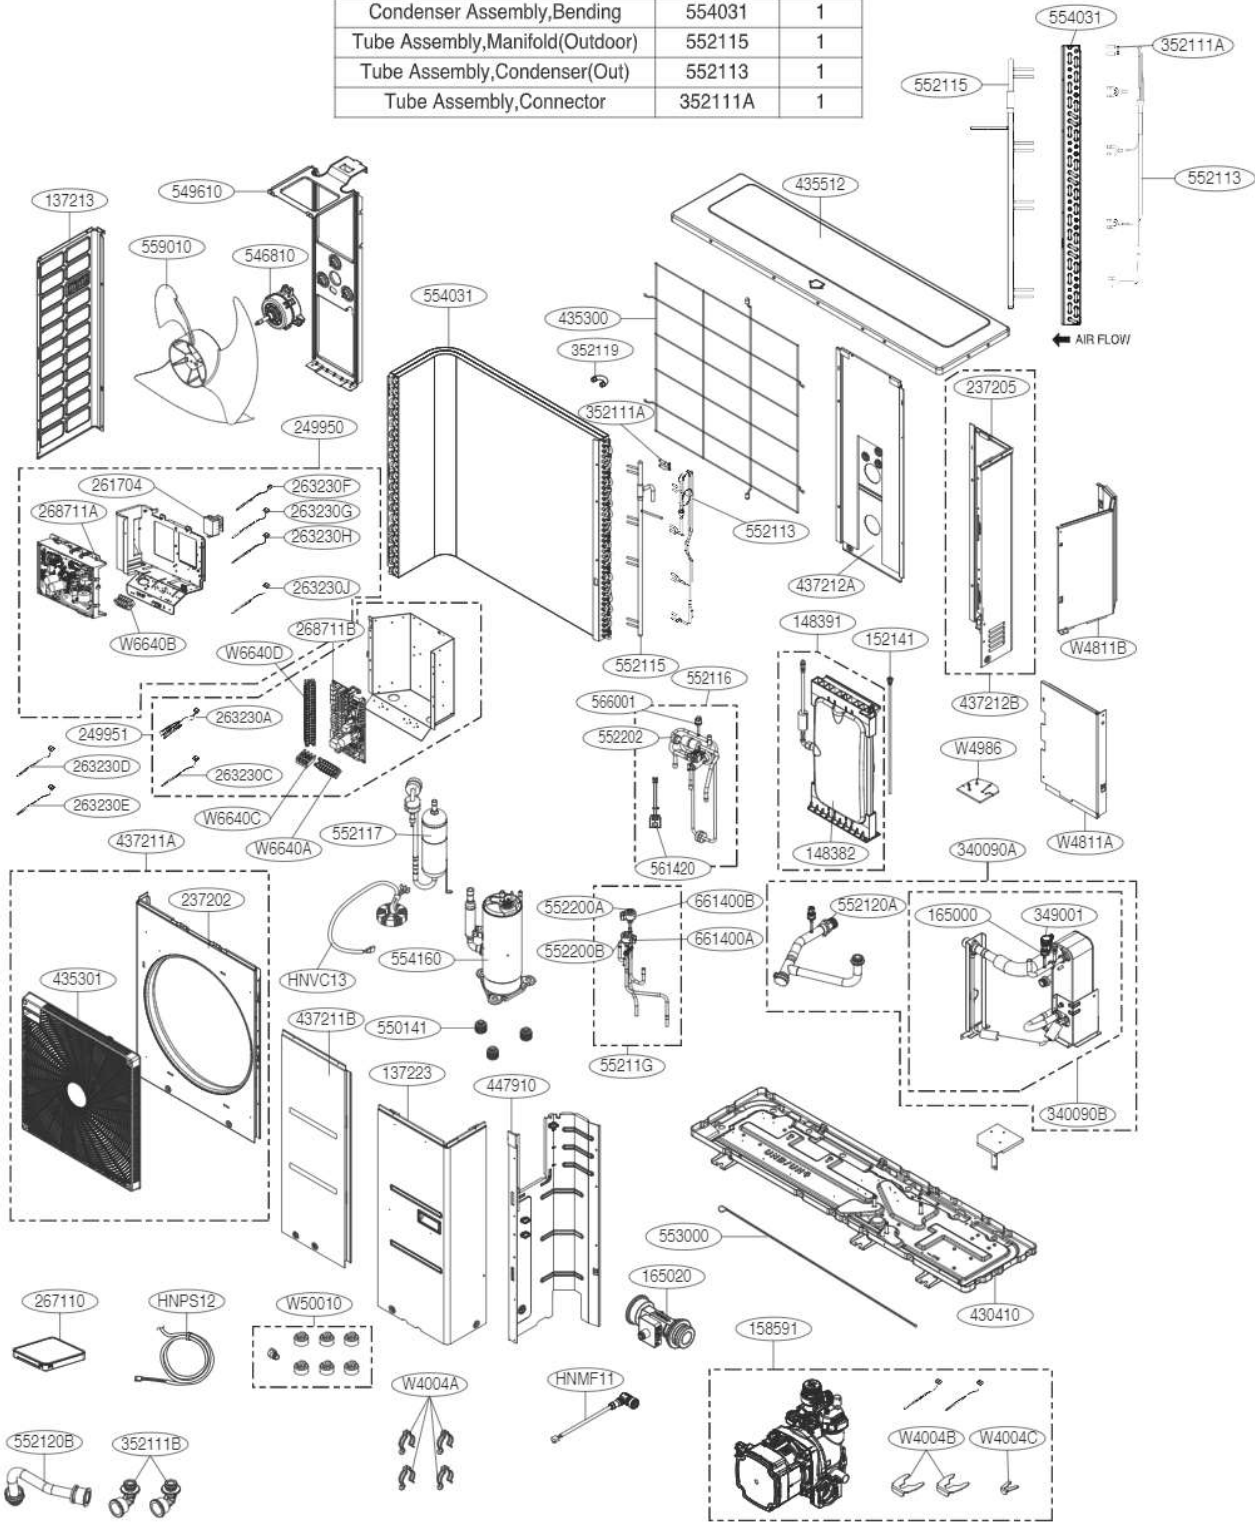

# 7. Exploded View

UN36A (1Ø : 5, 7, 9kW)

\* Condenser Assembly Repaired Parts

Description	Location No.	Quantity
Condenser Assembly,Bending	554031	1
Tube Assembly,Manifold(Outdoor)	552115	1
Tube Assembly,Condenser(Out)	552113	1
Tube Assembly,Connector	352111A	1

**Thermistor Assembly,NTC**

Location No.	Thermistor Description	Housing Color
263230A	Water In/Water Out/PHE Out	Black
263230C	Pipe In	White
263230D	SUCTION	Green
263230E	DISCHA	Black
263230F	AIR	Yellow
263230G	MID-PIPE	Brown
263230H	CONDENSER_PIPE	Violet
263230J	VI_IN	White