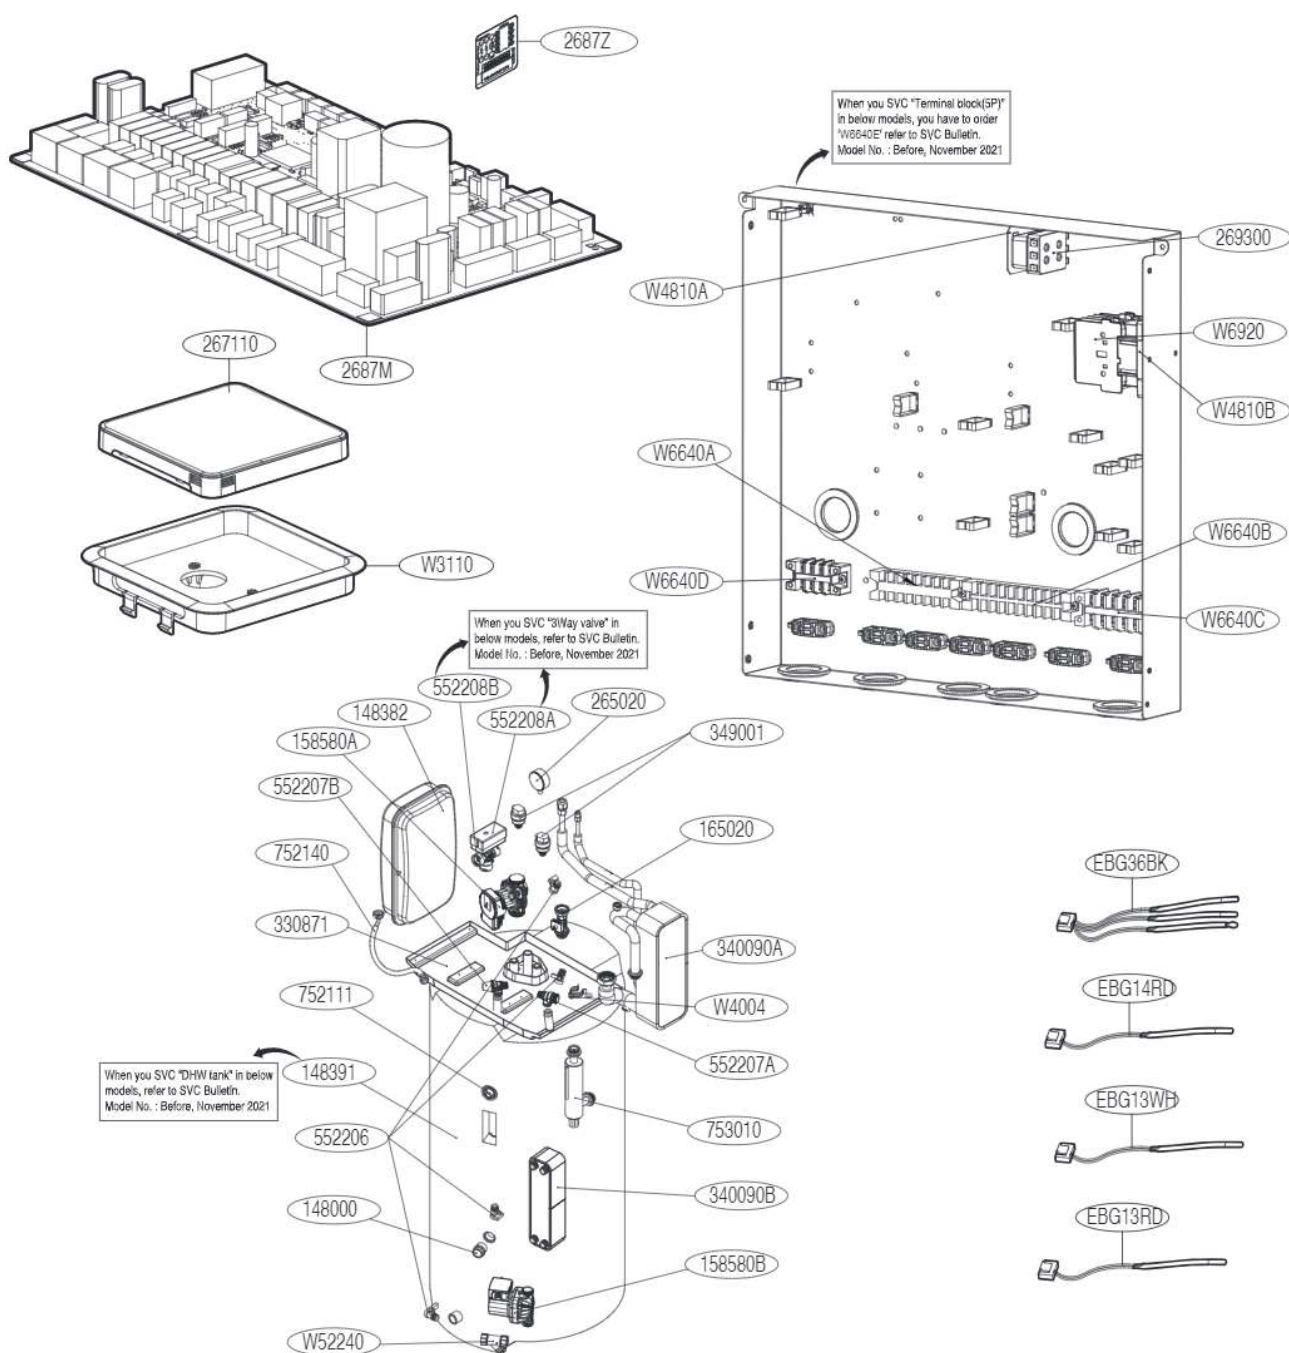

7. Exploded View

Indoor Unit

Location No.	Description	Remark
552203A	Closing valve	Ball valve, 1 inch
552203B	Filter - strainer valve	Filter / strainer valve, 1 inch female thread

Thermistor Assembly, NTC

Location No.	Thermistor Description	Housing Color	Remark
EBG36BK	Water out (E/HTR) / Water in / Water out (PHEX)	Black	CN_TH3
EBG14RD	Water tank temperature sensor	Red	CN_TH4
EBG13WH	Gas side temperature sensor	White	CN_PIPE_IN
EBG13RD	Liquid side temperature sensor	Red	CN_PIPE_OUT