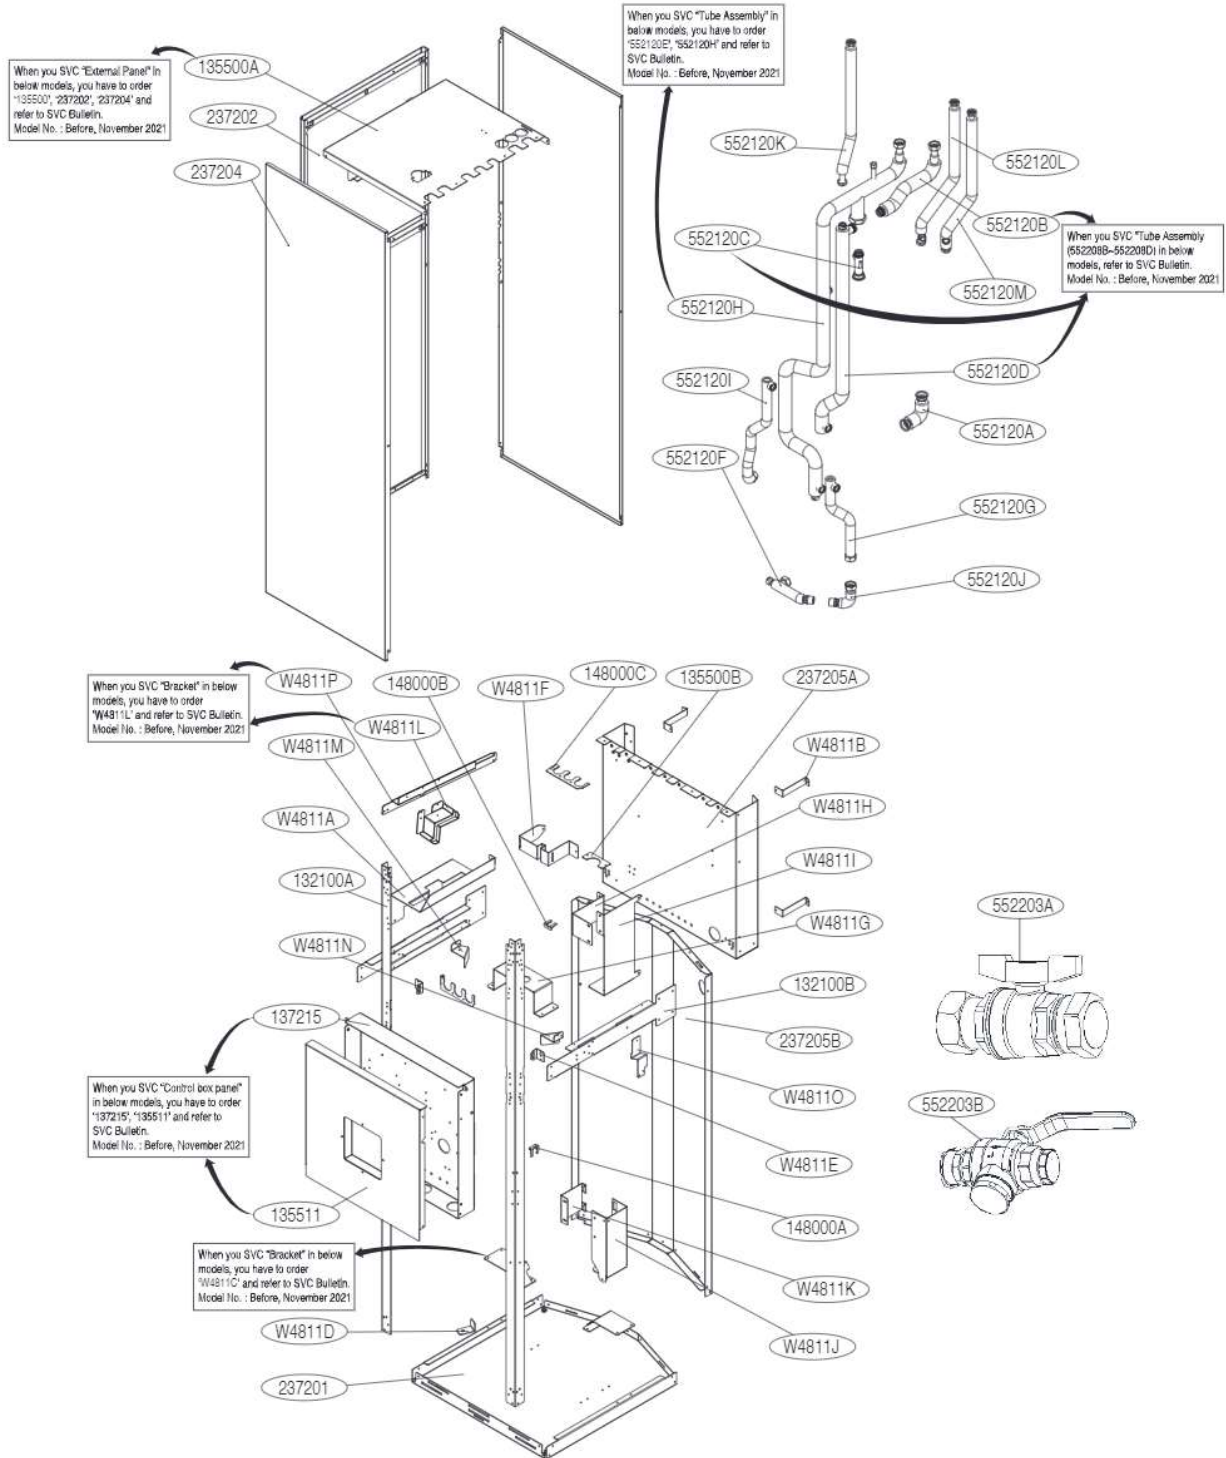

7. Exploded View

Indoor Unit

Location No.	Description	Remark
552203A	Closing valve	Ball valve, 1 inch
552203B	Filter - strainer valve	Filter / strainer valve, 1 inch female thread

Thermistor Assembly, NTC

Location No.	Thermistor Description	Housing Color	Remark
EBG36BK	Water out (E/HTR) / Water in / Water out (PHEX)	Black	CN_TH3
EBG14RD	Water tank temperature sensor	Red	CN_TH4
EBG13WH	Gas side temperature sensor	White	CN_PIPE_IN
EBG13RD	Liquid side temperature sensor	Red	CN_PIPE_OUT