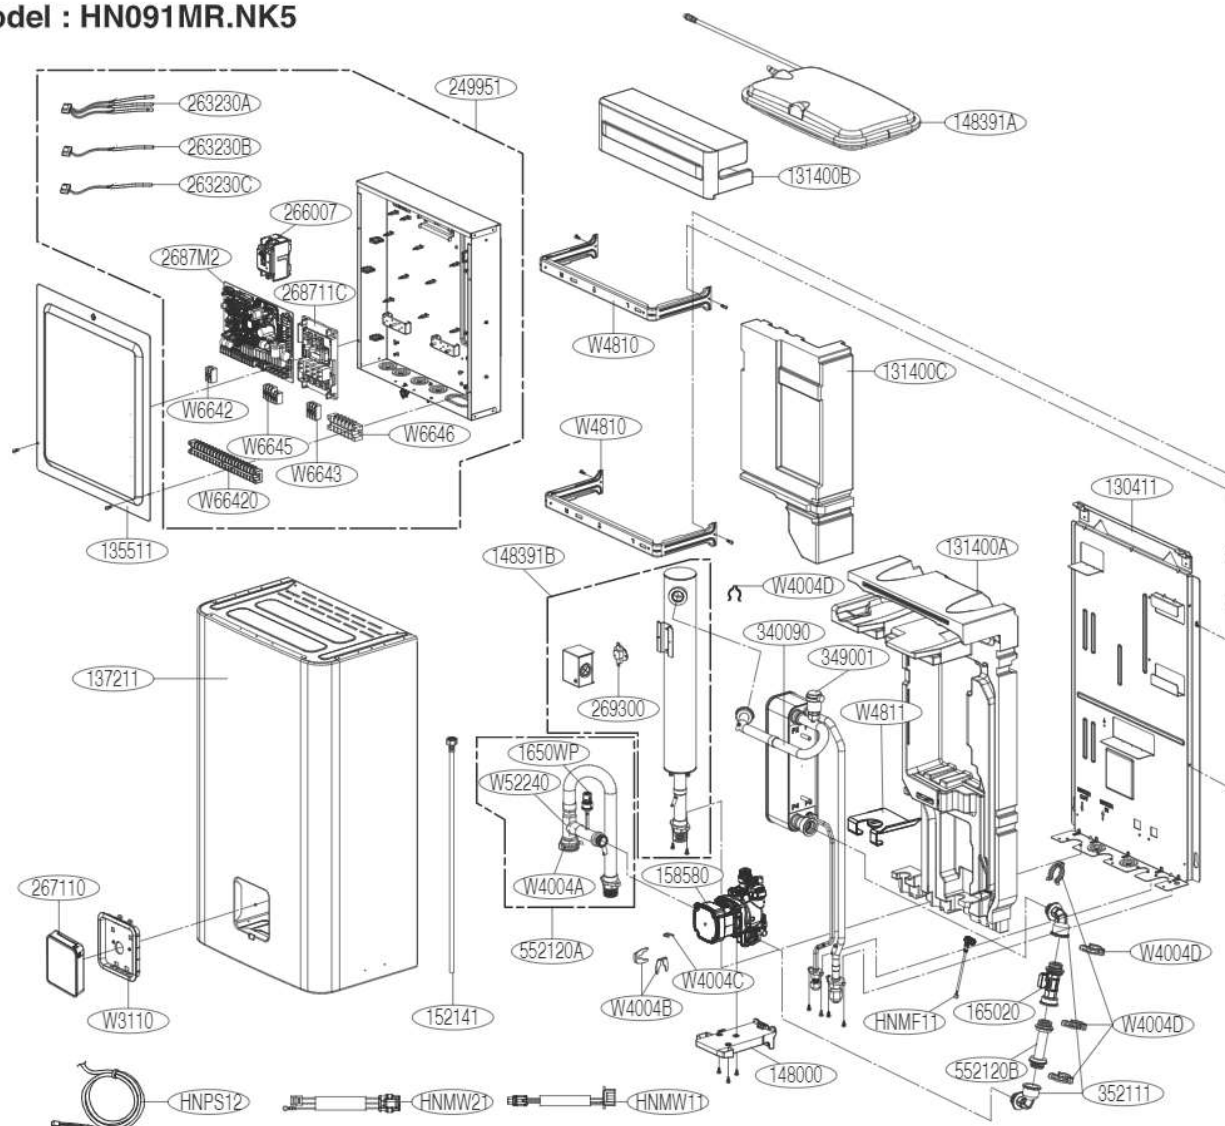

8. Exploded View

Indoor Unit

Model : HN091MR.NK5

Location No.	Description	Description	Housing color
263230A	Thermistor,NTC (CN_TH3)	Water out / Water in / PHEX out temperature sensor	Black
263230B	Thermistor,NTC (CN_PIPE_IN)	PHEX liquid temperature sensor	White
263230C	Thermistor,NTC (CN_PIPE_OUT)	PHEX gas temperature sensor	Red

Location No.	Description	Description	Housing color
HNMW21	Harness, single (CN_W_PUMP_A)	Pump AC Wire	Red
HNMW11	Harens, multi (CN_MOTOR1)	Pump DC Wire	White
HNPS12	Harness, single (CN_EXT)	For external controller	Blue
HNMF11	Harness, single (CN_F_METER)	Flow sensor wire	Blue

Location No.	Description	Remark
W4004A	Clip	For assemble strainer
W4004B	Clip	For assemble pump and pipe
W4004C	Clip	For assemble pump and expansion tank hose
W4004D	Clip	For assemble flow sensor and and pipe