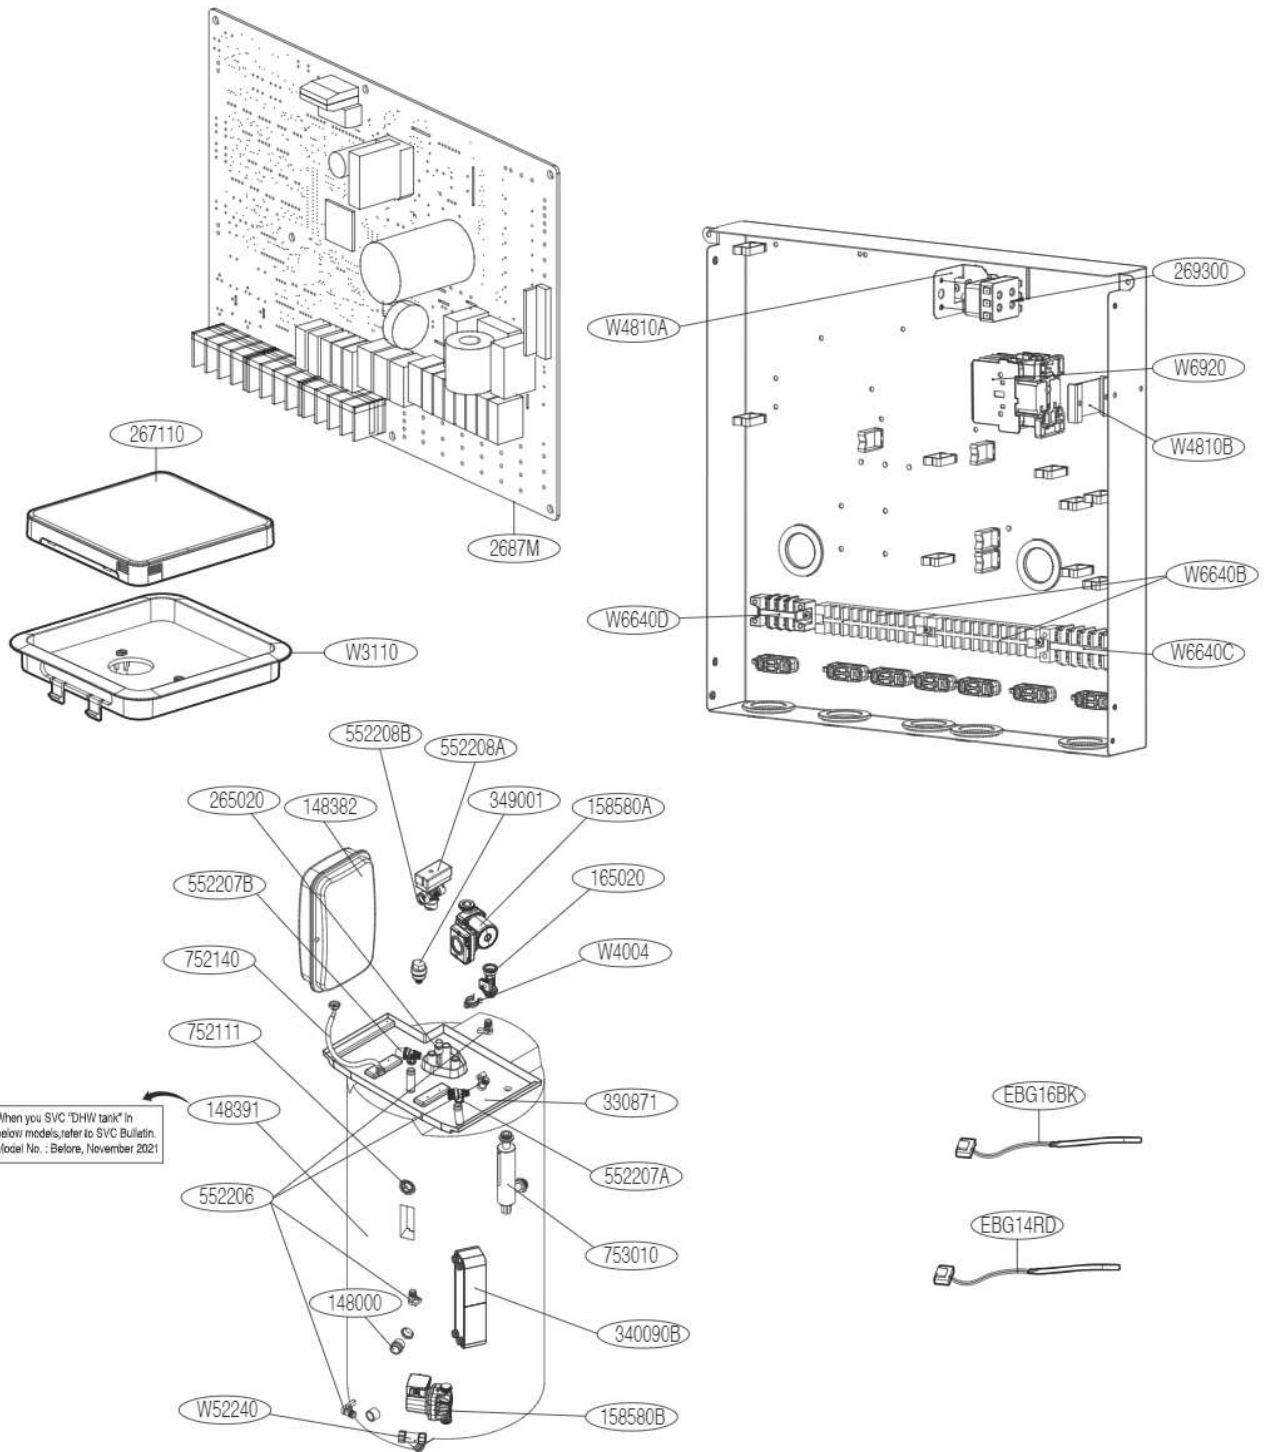

# 7. Exploded View

## Indoor Unit

Location No.	Description	Remark
552203A	Closing valve	Ball valve, 1 inch
552203B	Filter - strainer valve	Filter / strainer valve, 1 inch female thread

**Thermistor Assembly, NTC**

Location No.	Thermistor Description	Housing Color	Remark
EBG16BK	Water out (E/HTR)	Black	CN_TH3
EBG14RD	Thermistor Assembly, NTC	Water Tank	CN_TH4