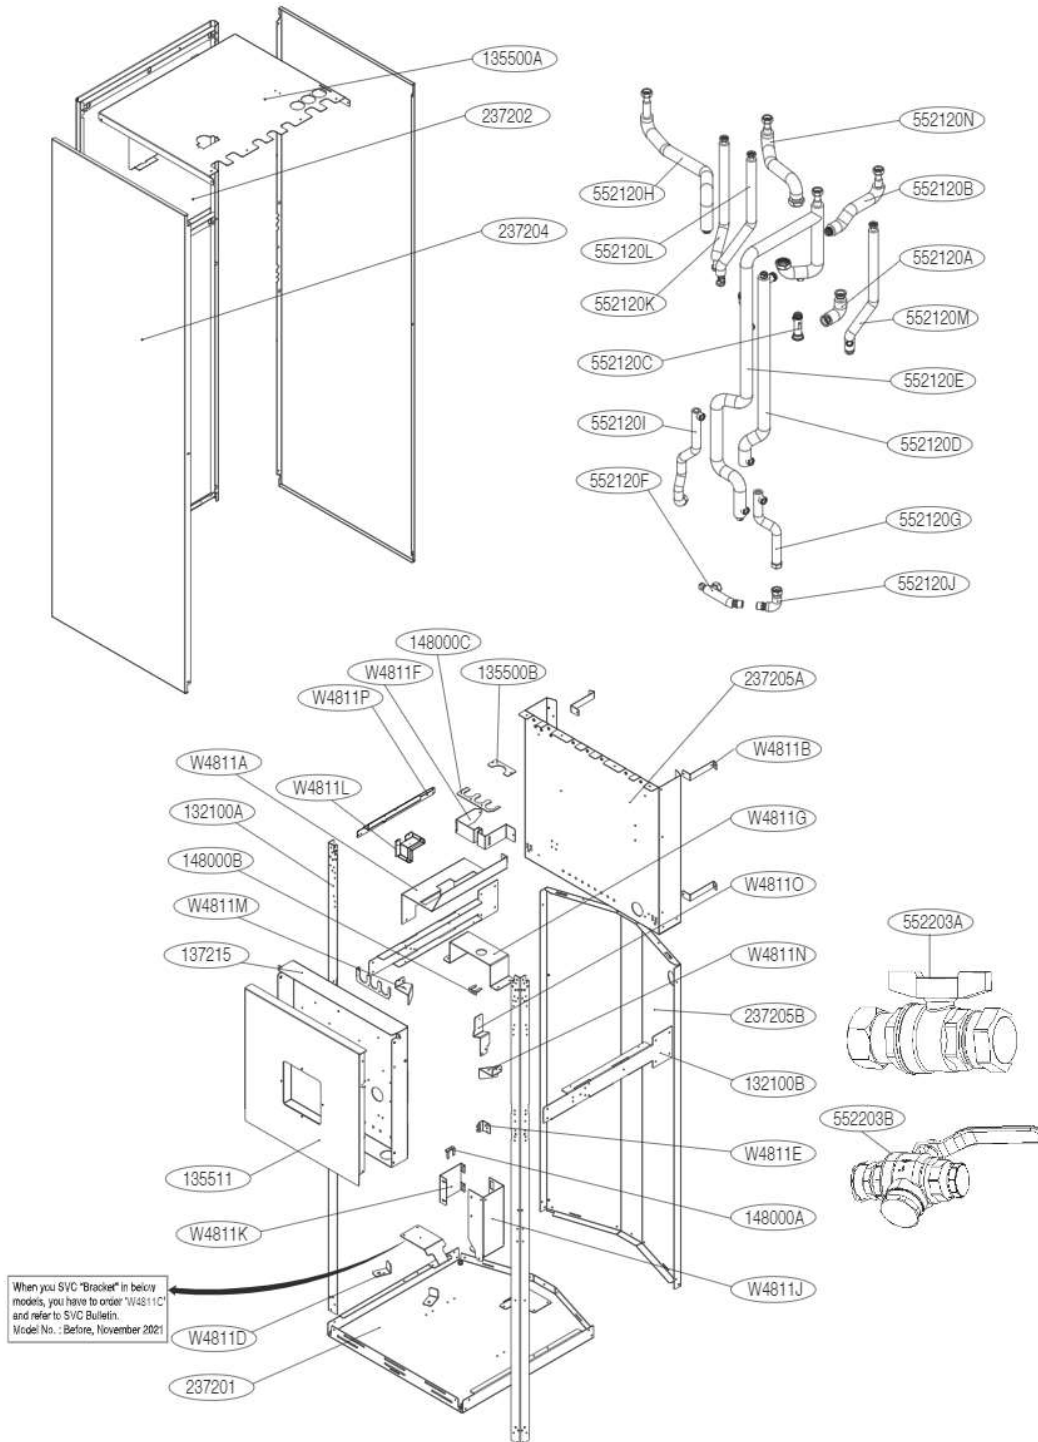

# 7. Exploded View

## Indoor Unit

Location No.	Description	Remark
552203A	Closing valve	Ball valve, 1 inch
552203B	Filter - strainer valve	Filter / strainer valve, 1 inch female thread

**Thermistor Assembly, NTC**

Location No.	Thermistor Description	Housing Color	Remark
EBG16BK	Water out (E/HTR)	Black	CN_TH3
EBG14RD	Thermistor Assembly, NTC	Water Tank	CN_TH4