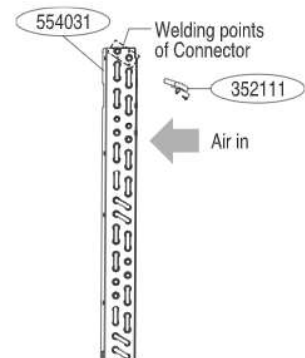

Exploded View

Outdoor Unit (3Ø : 12, 14, 16 kW)

Thermistor Assembly,NTC

Location No.	Thermistor Description	Housing Color
EBG24BL	Water In/Water Out	Blue
EBG13WH	VI_IN	White
EBG13OR	Pipe In	Orange
EBG13GR	SUCTION	Green
EBG13BK	DISCHA	Black
EBG13YL	AIR	Yellow
EBG13BR	MID-PIPE	Brown
EBG13VI	CONDENSER_PIPE	Violet

Condenser Assembly

you need to buy these parts when repair condenser assembly.

Condenser Assembly Repaired parts

Description	Location No.	Quantity
Condenser Assembly,Bending	554031	2
Tube Assembly,Connector	352111	2