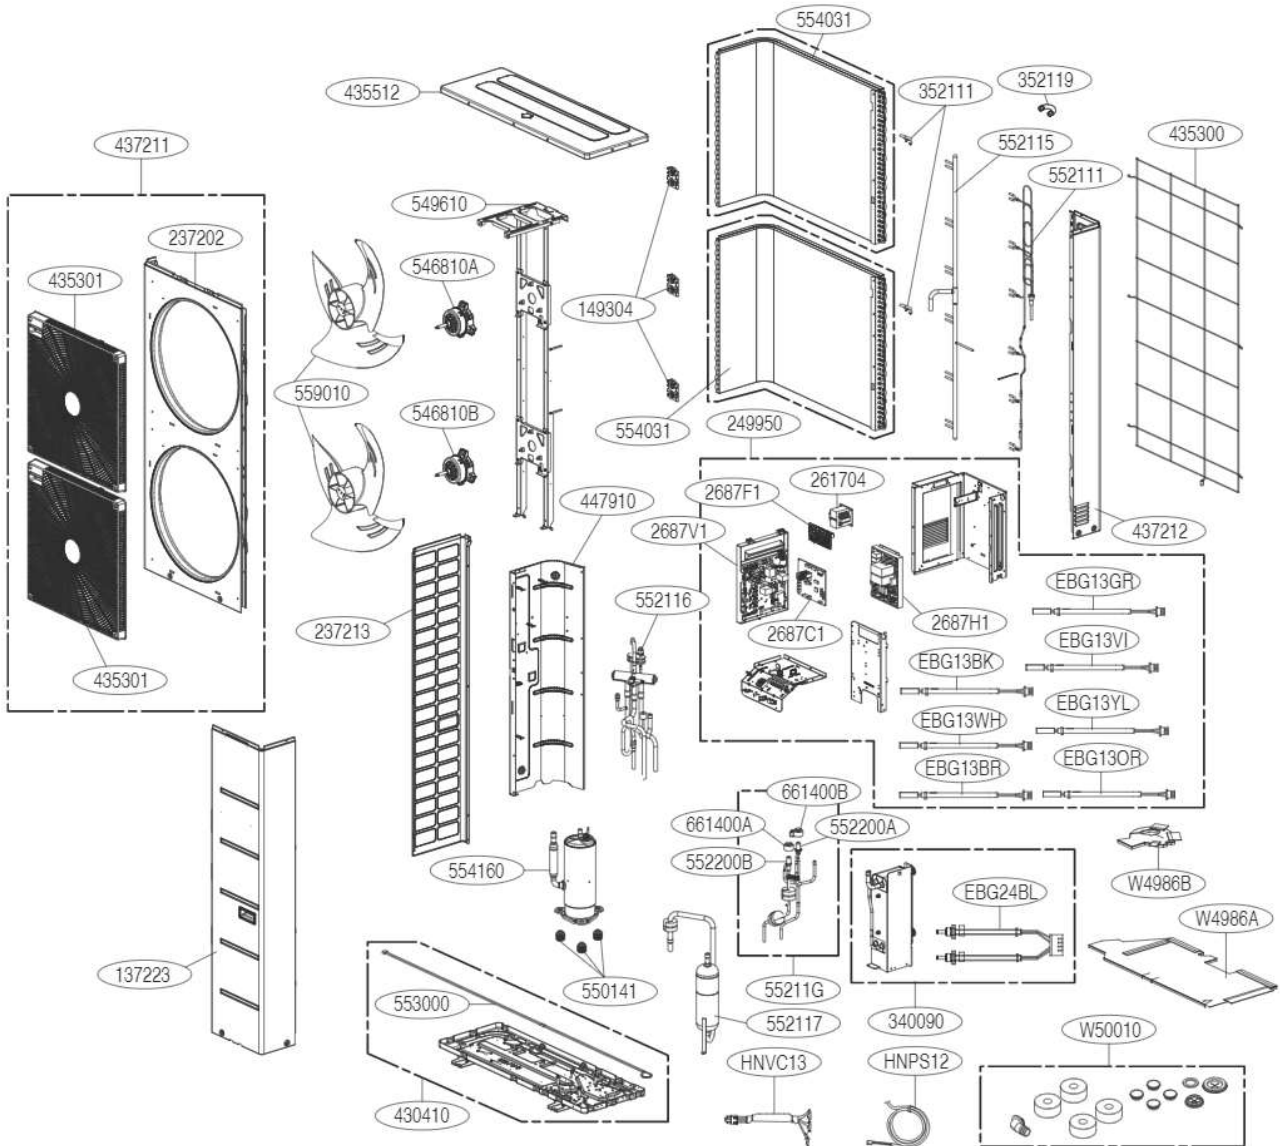

Exploded View

Outdoor Unit (3Ø : 12, 14, 16 kW)

Thermistor Assembly,NTC

Location No.	Thermistor Description	Housing Color
EBG24BL	Water In/Water Out	Blue
EBG13WH	VI_IN	White
EBG13OR	Pipe In	Orange
EBG13GR	SUCTION	Green
EBG13BK	DISCHA	Black
EBG13YL	AIR	Yellow
EBG13BR	MID-PIPE	Brown
EBG13VI	CONDENSER_PIPE	Violet

Condenser Assembly

you need to buy these parts when repair condenser assembly.

Condenser Assembly Repaired parts

Description	Location No.	Quantity
Condenser Assembly,Bending	554031	2
Tube Assembly,Connector	352111	2